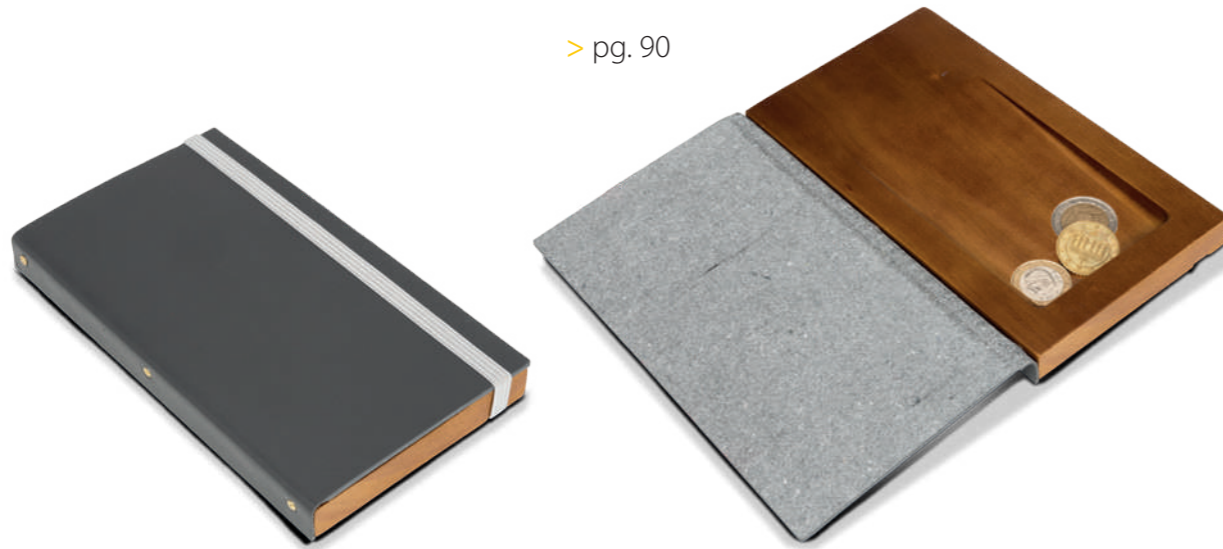

BILL PRESENTERS

PORTE-ADDITIONS - RECHNUNGSMAPPEN - PORTACONTO
PORTA CUENTAS - PORTA CONTA - REKENINGHOUDERS

Leather Range

> pg. 90

1 10 40
MC-DBBP-GY 18,4x10,4x2cm 0,1kg