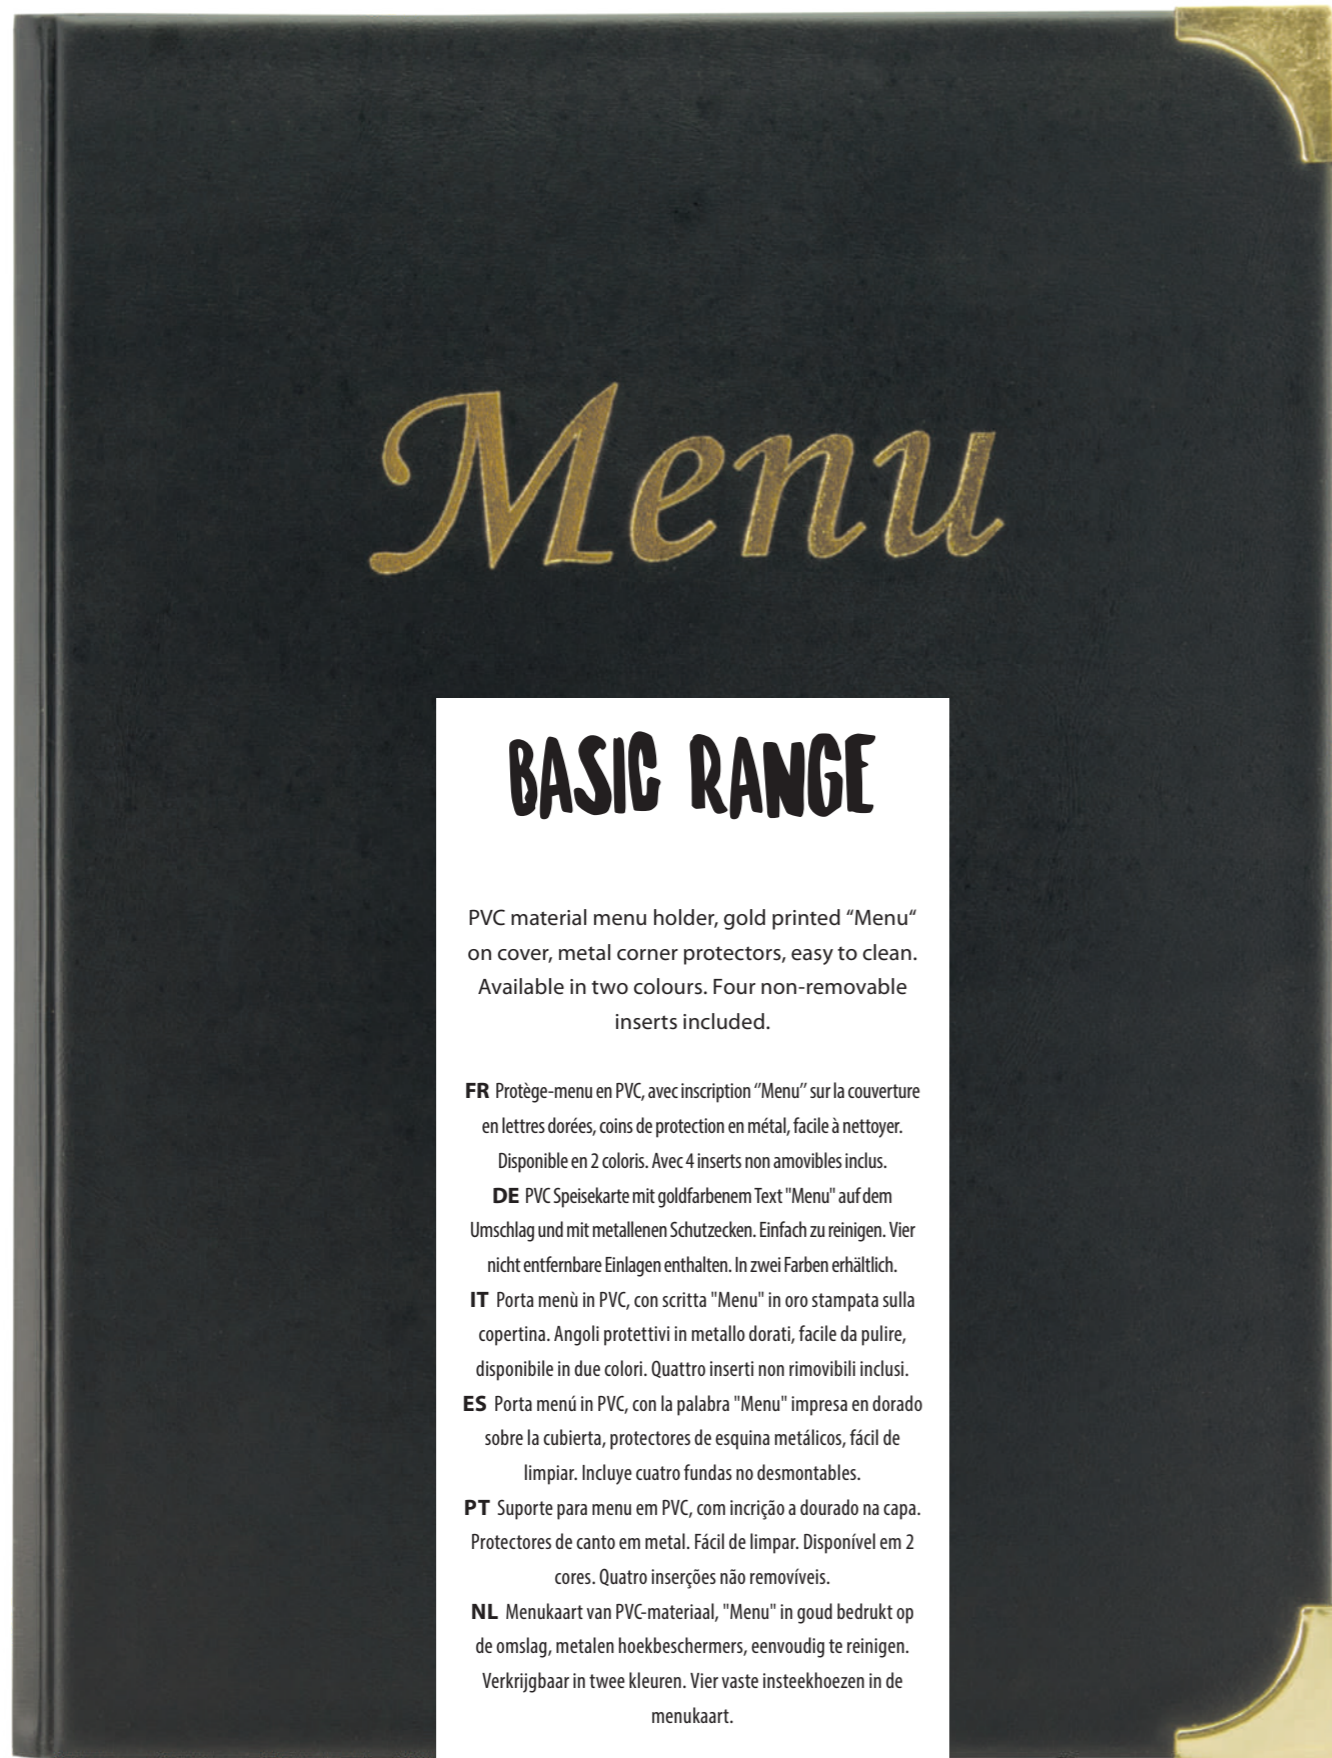

1
A4

2
A5

1 10 40

1 MC-ESA4-BL 31,5x24x1cm 0,4kg

2 MC-ESA5-BL 26x17,2x1cm 0,2kg

6x inserts
(12 pages)

BASIC RANGE

PVC material menu holder, gold printed "Menu" on cover, metal corner protectors, easy to clean. Available in two colours. Four non-removable inserts included.