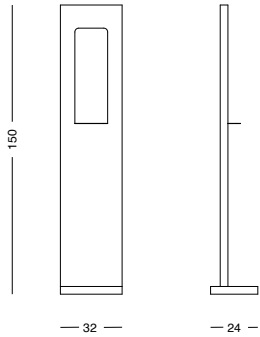

# Automatic Gel Dispensers

EP/DGP

Size

Data

REF	↕ ↔	↗ ↖	👤
EP/DGP	120x28 cm 47.2x11 in	28 cm 11 in	11 Kg 24.2 £

\*  
Bottle with gel included (1L)  
Botella con gel incluido (1L)  
Bouteille avec gel inclus (1L)

### Size

### Data

REF	↕ ↔	↗ ↘	⚖
EP/DGA	150x32 cm 59x12.5 in	24 cm 9.4 in	12 Kg 26.2 £

REF	↕ ↔	↗ ↘	⚖
EP/DGA/XL	108x33 cm 42.5x13 in	27 cm 10.6 in	20 Kg 44 £

\*  
Gel not included / Gel dispenser capacity (1L)  
Gel no incluido / Capacidad dispensador gel (1L)  
Gel non inclus / Capacité du distributeur gel (1L)