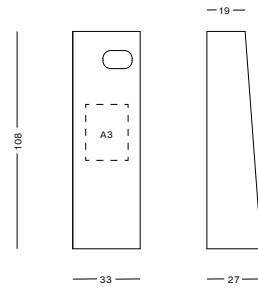

# Automatic Gel Dispensers

EP/DGP

Size

Data

REF	↕ ↔	↗ ↖	👤
EP/DGP	120x28 cm 47.2x11 in	28 cm 11 in	11 Kg 24.2 £

\*  
Bottle with gel included (1L)  
Botella con gel incluido (1L)  
Bouteille avec gel inclus (1L)

### Size

### Data

REF	↕ ↔	↗ ↘	⚖
EP/DGA	150x32 cm 59x12.5 in	24 cm 9.4 in	12 Kg 26.2 £

REF	↕ ↔	↗ ↘	⚖
EP/DGA/XL	108x33 cm 42.5x13 in	27 cm 10.6 in	20 Kg 44 £

\*  
Gel not included / Gel dispenser capacity (1L)  
Gel no incluido / Capacidad dispensador gel (1L)  
Gel non inclus / Capacité du distributeur gel (1L)